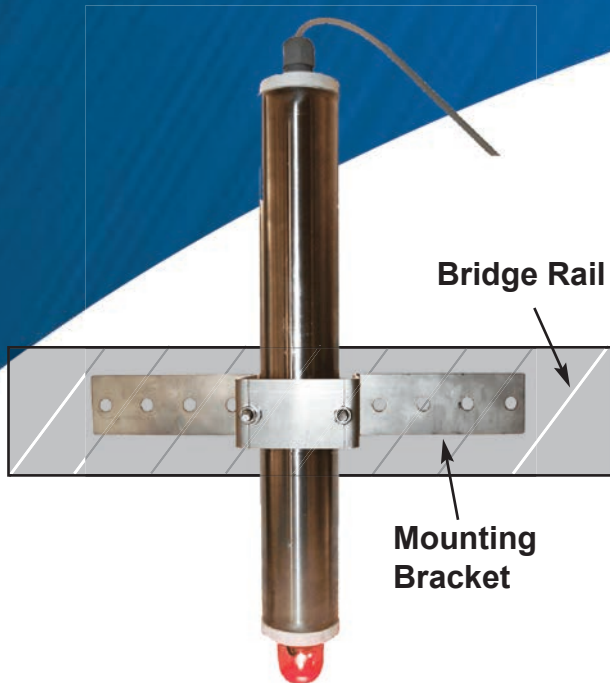

## McDermott LED Bridge Light

### Easy Installation, Low Cost LED Bridge Light

- Easy Mounting
- All stainless steel fittings
- Range from 1 to 3 miles
- Meets Regulations for bridge lights
- Can mount lights up to 50 feet below bridge
- Available in Solar Power

#### SPECIFICATIONS:

<b>Range:</b>	3 Miles as per CFR33
<b>Mount:</b>	Tube mount
<b>Light Source:</b>	LED's
<b>Weight:</b>	*Depends on Length of Tube
<b>Voltage:</b>	12 VDC; 120, 220 VAC
<b>Colors:</b>	Red, Green - 180 screen
<b>Tube Dimensions:</b>	2 1/2" Dia. Stainless Steel 6 ft., 8 ft., or 10 ft. lengths

#### Installation Procedure:

- Mount tube with bracket.
- For longer tubes, use more brackets.
- Drop the light down to bottom of tube and connect wire to conduit.